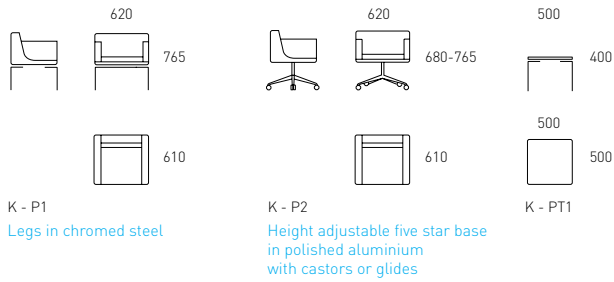

Kayt

Pause

Rest

Lounge

Quiet

Accessories by
Euro luce Lighting
RG Madden
Rugs Carpets by Design

Schiavello Group Pty Ltd reserves the right to change any or all details without prior notice. Every effort has been made to ensure the information is accurate at the time of printing.