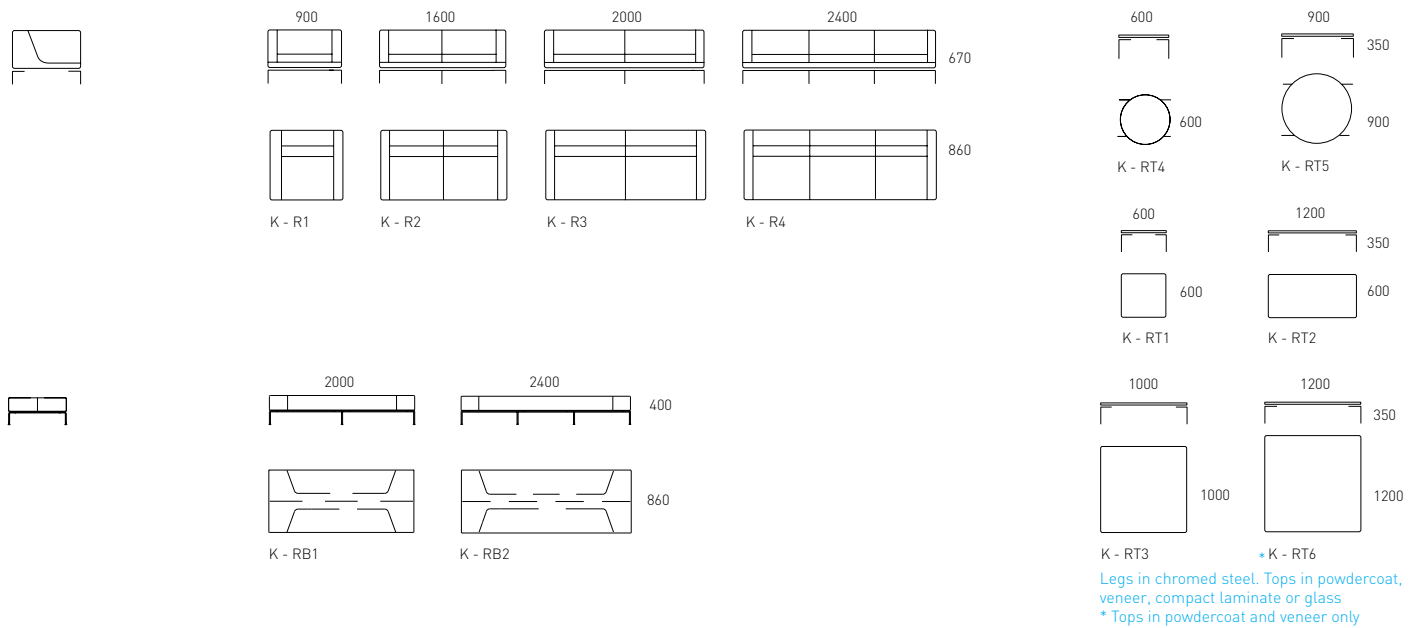

Kayt

Pause

Rest

Lounge

Quiet

Accessories by
Euro luce Lighting
RG Madden
Rugs Carpets by Design

Schiavello Group Pty Ltd reserves the right to change any or all details without prior notice. Every effort has been made to ensure the information is accurate at the time of printing.